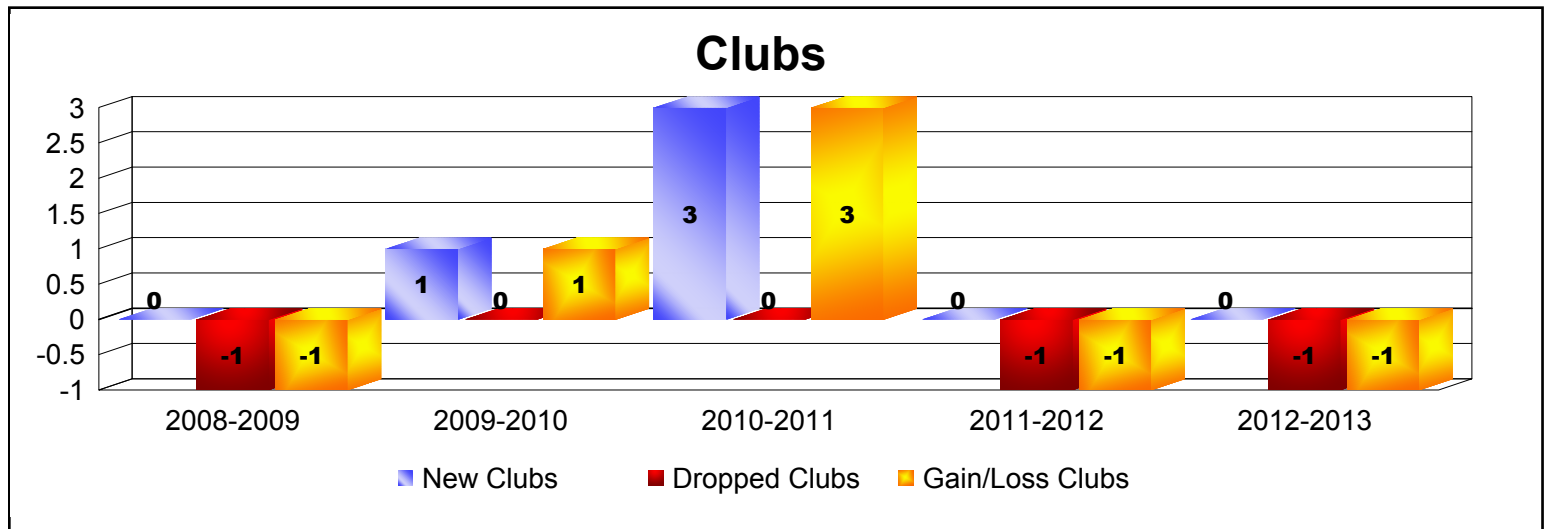

Year	New Clubs	Dropped Clubs	Gain/Loss Clubs	New Members	Charter Members	Reinstate Members	Transfer Members	Total Member Added	Total Members Dropped	Gain/Loss Members
2008-2009	0	-1	-1	38	0	10	0	48	-27	21
2009-2010	1	0	1	33	32	0	1	66	-65	1
2010-2011	3	0	3	56	65	0	1	122	-40	82
2011-2012	0	-1	-1	36	0	0	5	41	-112	-71
2012-2013	0	-1	-1	37	2	0	1	40	-66	-26
Average	1	-1	0	40	20	2	2	63	-62	1

Year	New Clubs	Dropped Clubs	Gain/Loss Clubs	New Members	Charter Members	Reinstate Members	Transfer Members	Total Member Added	Total Members Dropped	Gain/Loss Members
2008-2009	1	0	1	31	20	1	2	54	-26	28
2009-2010	1	0	1	19	20	2	0	41	-36	5
2010-2011	0	0	0	14	0	18	0	32	-54	-22
2011-2012	0	-1	-1	16	0	0	1	17	-43	-26
2012-2013	0	0	0	12	1	0	1	14	-23	-9
Average	0	0	0	18	8	4	1	32	-36	-5