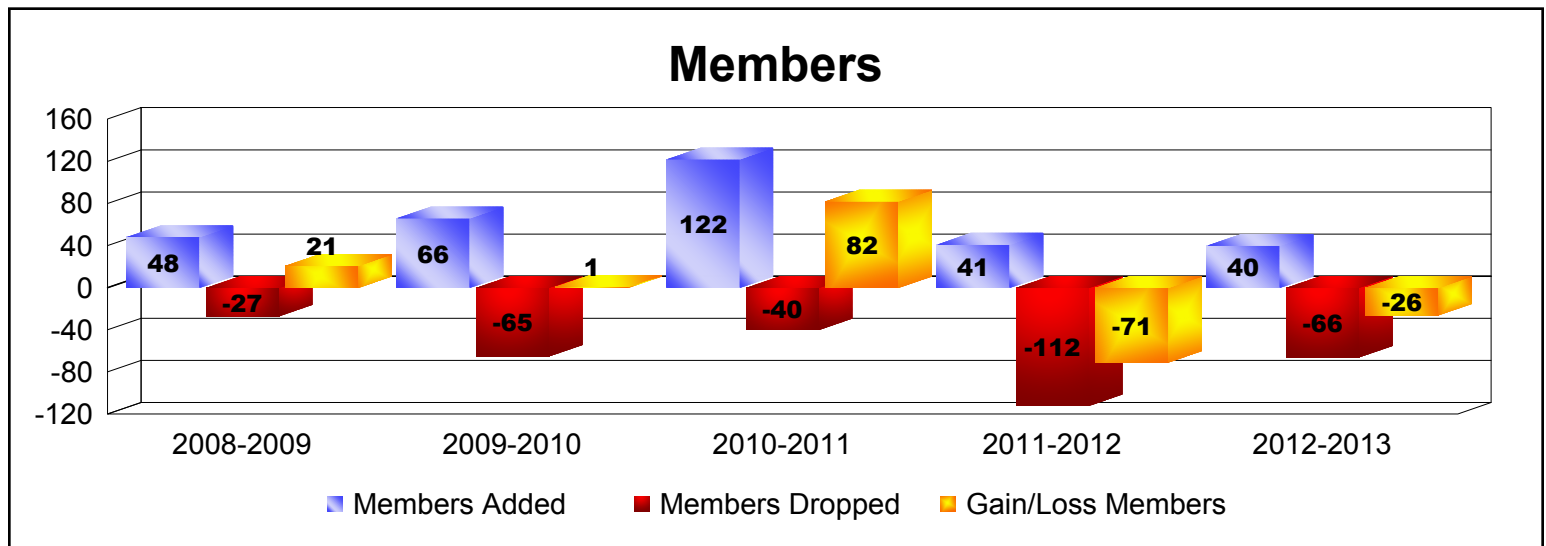

Year	New Clubs	Dropped Clubs	Gain/Loss Clubs	New Members	Charter Members	Reinstate Members	Transfer Members	Total Member Added	Total Members Dropped	Gain/Loss Members
2008-2009	0	-1	-1	38	0	10	0	48	-27	21
2009-2010	1	0	1	33	32	0	1	66	-65	1
2010-2011	3	0	3	56	65	0	1	122	-40	82
2011-2012	0	-1	-1	36	0	0	5	41	-112	-71
2012-2013	0	-1	-1	37	2	0	1	40	-66	-26
Average	1	-1	0	40	20	2	2	63	-62	1

Year	New Clubs	Dropped Clubs	Gain/Loss Clubs	New Members	Charter Members	Reinstate Members	Transfer Members	Total Member Added	Total Members Dropped	Gain/Loss Members
2008-2009	1	0	1	31	20	1	2	54	-26	28
2009-2010	1	0	1	19	20	2	0	41	-36	5
2010-2011	0	0	0	14	0	18	0	32	-54	-22
2011-2012	0	-1	-1	16	0	0	1	17	-43	-26
2012-2013	0	0	0	12	1	0	1	14	-23	-9
Average	0	0	0	18	8	4	1	32	-36	-5