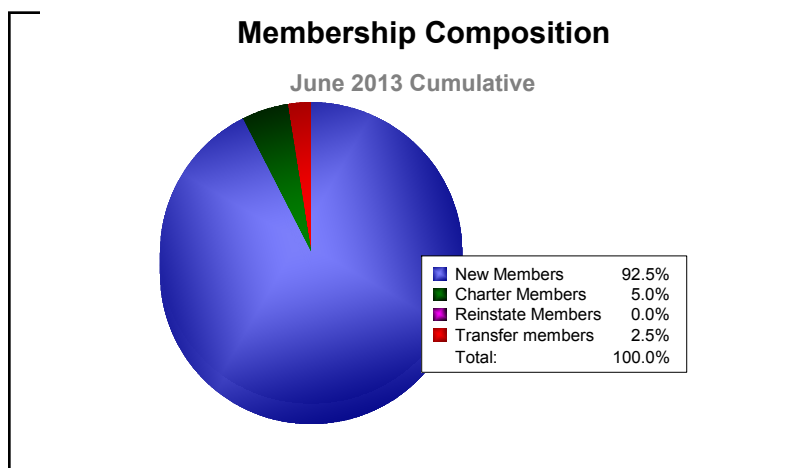

Year	New Clubs	Dropped Clubs	Gain/Loss Clubs	New Members	Charter Members	Reinstate Members	Transfer Members	Total Member Added	Total Members Dropped	Gain/Loss Members
2008-2009	0	-1	-1	38	0	10	0	48	-27	21
2009-2010	1	0	1	33	32	0	1	66	-65	1
2010-2011	3	0	3	56	65	0	1	122	-40	82
2011-2012	0	-1	-1	36	0	0	5	41	-112	-71
2012-2013	0	-1	-1	37	2	0	1	40	-66	-26
Average	1	-1	0	40	20	2	2	63	-62	1

Year	New Clubs	Dropped Clubs	Gain/Loss Clubs	New Members	Charter Members	Reinstate Members	Transfer Members	Total Member Added	Total Members Dropped	Gain/Loss Members
2008-2009	1	0	1	31	20	1	2	54	-26	28
2009-2010	1	0	1	19	20	2	0	41	-36	5
2010-2011	0	0	0	14	0	18	0	32	-54	-22
2011-2012	0	-1	-1	16	0	0	1	17	-43	-26
2012-2013	0	0	0	12	1	0	1	14	-23	-9
Average	0	0	0	18	8	4	1	32	-36	-5