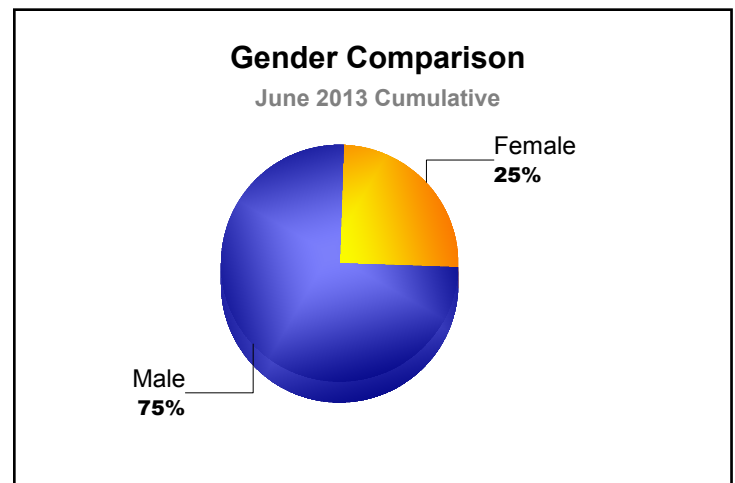

Year	New Clubs	Dropped Clubs	Gain/Loss Clubs	New Members	Charter Members	Reinstate Members	Transfer Members	Total Member Added	Total Members Dropped	Gain/Loss Members
2008-2009	0	-1	-1	38	0	10	0	48	-27	21
2009-2010	1	0	1	33	32	0	1	66	-65	1
2010-2011	3	0	3	56	65	0	1	122	-40	82
2011-2012	0	-1	-1	36	0	0	5	41	-112	-71
2012-2013	0	-1	-1	37	2	0	1	40	-66	-26
Average	1	-1	0	40	20	2	2	63	-62	1